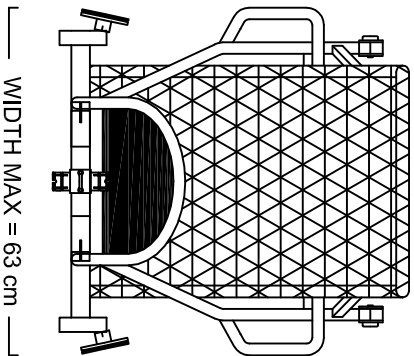

SIZE:

BASIC DIMENSIONS:

LENGTH WITH 14" FRONT WHEEL = 172 cm

HEIGHT = 95 cm

HANDLE HEIGHT MAX - STANDARD = 110 cm
LONG = 117 cm

FRAME WIDTH = 63 cm
WHEEL TRACK MAX = 76 cm

18 cm

DIMENSIONS FOR TRANSPORT:

- *) LOWER PART OF BODY MAX LENGTH
- ***) UPPER PART OF BODY MAX LENGTH

LENGTH = 138 cm

HEIGHT = 64 cm

WIDTH MAX = 63 cm

A-A

36 cm