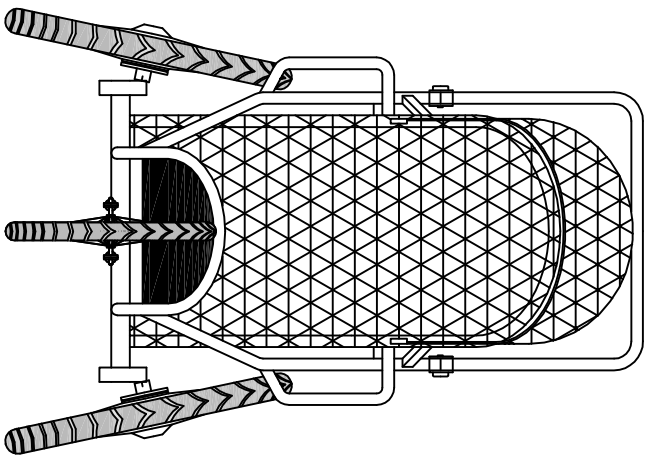

SIZE:

BASIC DIMENSIONS:

LENGTH WITH 14" FRONT WHEEL = 172 cm

HEIGHT = 95 cm

HANDLE HEIGHT MAX - STANDARD = 110 cm
LONG = 117 cm

FRAME WIDTH = 63 cm
WHEEL TRACK MAX = 76 cm

18 cm

DIMENSIONS FOR TRANSPORT:

- *) LOWER PART OF BODY MAX LENGTH
- ***) UPPER PART OF BODY MAX LENGTH

LENGTH = 138 cm

HEIGHT = 64 cm

WIDTH MAX = 63 cm

A-A

36 cm