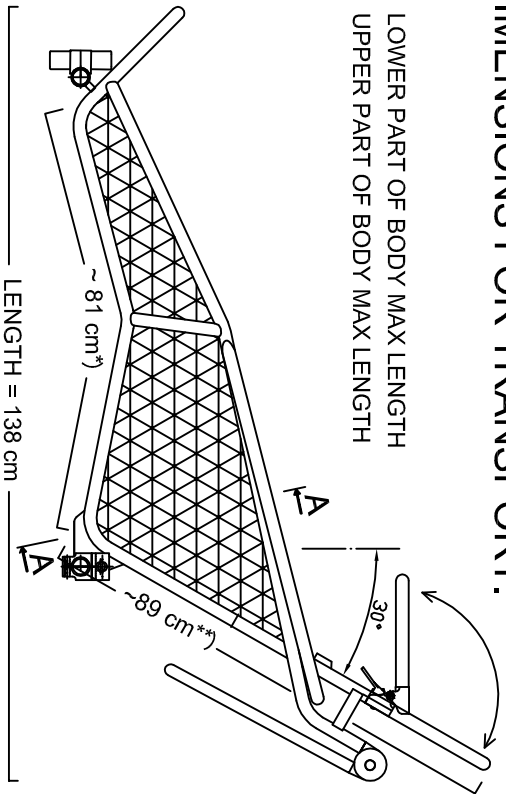

SIZE:

BASIC DIMENSIONS:

LENGTH WITH 14" FRONT WHEEL = 172 cm

HEIGHT = 95 cm

HANDLE HEIGHT MAX - STANDARD = 110 cm
LONG = 117 cm

FRAME WIDTH = 63 cm
WHEEL TRACK MAX = 76 cm

18 cm

DIMENSIONS FOR TRANSPORT:

- *) LOWER PART OF BODY MAX LENGTH
- ***) UPPER PART OF BODY MAX LENGTH

LENGTH = 138 cm

HEIGHT = 64 cm

WIDTH MAX = 63 cm

A-A

36 cm