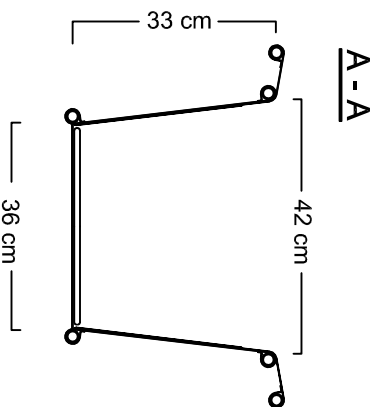

SIZE:

BASIC DIMENSIONS:

LENGTH WITH 14" FRONT WHEEL = 172 cm

HEIGHT = 95 cm

HANDLE HEIGHT MAX - STANDARD = 110 cm
LONG = 117 cm

FRAME WIDTH = 63 cm
WHEEL TRACK MAX = 76 cm

18 cm

DIMENSIONS FOR TRANSPORT:

- *) LOWER PART OF BODY MAX LENGTH
- ***) UPPER PART OF BODY MAX LENGTH

LENGTH = 138 cm

HEIGHT = 64 cm

WIDTH MAX = 63 cm

A-A

36 cm