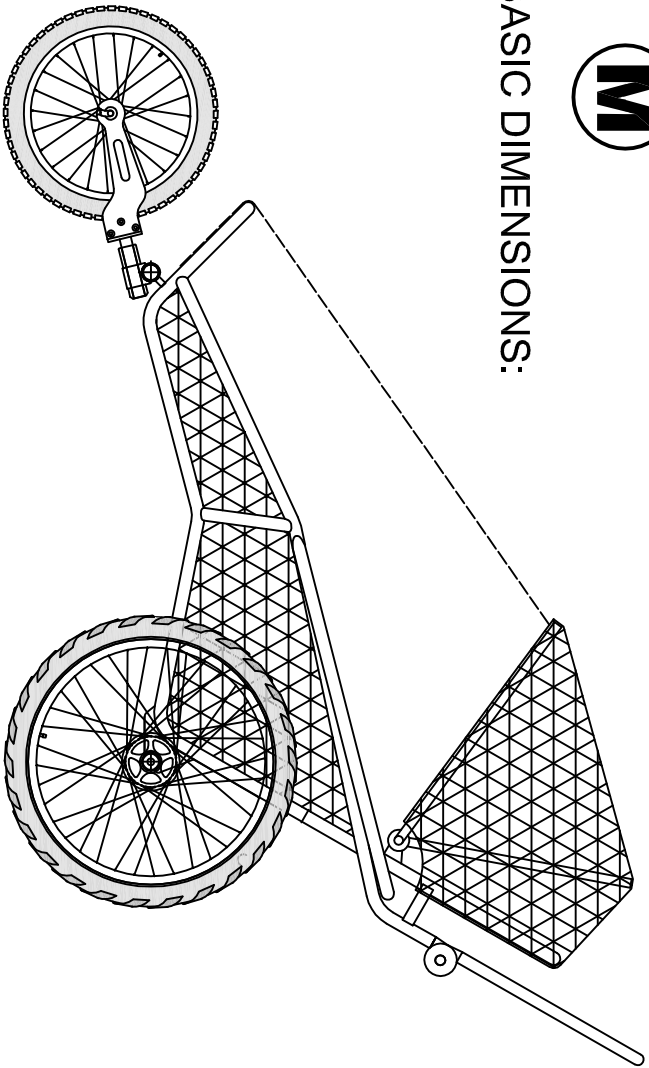

SIZE:

BASIC DIMENSIONS:

LENGTH WITH 14" FRONT WHEEL = 172 cm

HEIGHT = 95 cm

HANDLE HEIGHT MAX - STANDARD = 110 cm
LONG = 117 cm

FRAME WIDTH = 63 cm
WHEEL TRACK MAX = 76 cm

18 cm

DIMENSIONS FOR TRANSPORT:

- *) LOWER PART OF BODY MAX LENGTH
- ***) UPPER PART OF BODY MAX LENGTH

LENGTH = 138 cm

HEIGHT = 64 cm

WIDTH MAX = 63 cm

A-A

36 cm