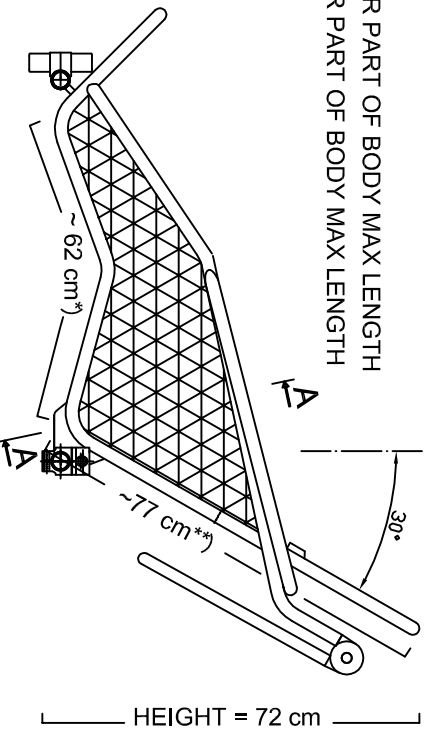

SIZE:

## BASIC DIMENSIONS:

LENGTH WITH 14" FRONT WHEEL = 149 cm

HEIGHT = 87 cm

HANDLE HEIGHT MAX - STANDARD = 108 cm  
LONG = 115 cm

18 cm

## DIMENSIONS FOR TRANSPORT:

- \*) LOWER PART OF BODY MAX LENGTH
- \*\*\*) UPPER PART OF BODY MAX LENGTH

LENGTH = 118 cm

HEIGHT = 72 cm

WIDTH MAX = 63 cm

FRAME WIDTH = 63 cm  
WHEEL TRACK MAX = 76 cm

A-A

36 cm