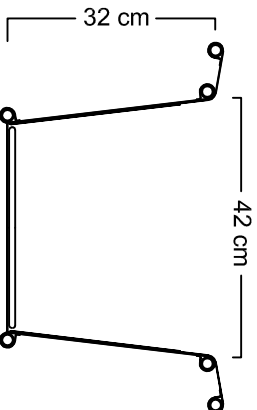

SIZE:

## BASIC DIMENSIONS:

LENGTH WITH 14" FRONT WHEEL = 149 cm

HEIGHT = 87 cm

HANDLE HEIGHT MAX - STANDARD = 108 cm  
LONG = 115 cm

18 cm

## DIMENSIONS FOR TRANSPORT:

- \*) LOWER PART OF BODY MAX LENGTH
- \*\*\*) UPPER PART OF BODY MAX LENGTH

LENGTH = 118 cm

HEIGHT = 72 cm

WIDTH MAX = 63 cm

FRAME WIDTH = 63 cm  
WHEEL TRACK MAX = 76 cm

A-A

36 cm