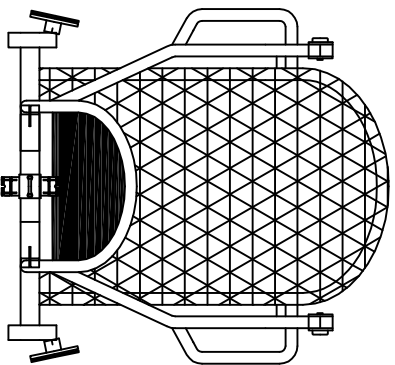

SIZE:

## BASIC DIMENSIONS:

LENGTH WITH 14" FRONT WHEEL = 149 cm

HEIGHT = 87 cm

HANDLE HEIGHT MAX - STANDARD = 108 cm  
LONG = 115 cm

18 cm

## DIMENSIONS FOR TRANSPORT:

- \*) LOWER PART OF BODY MAX LENGTH
- \*\*\*) UPPER PART OF BODY MAX LENGTH

LENGTH = 118 cm

HEIGHT = 72 cm

WIDTH MAX = 63 cm

FRAME WIDTH = 63 cm  
WHEEL TRACK MAX = 76 cm

A-A

36 cm