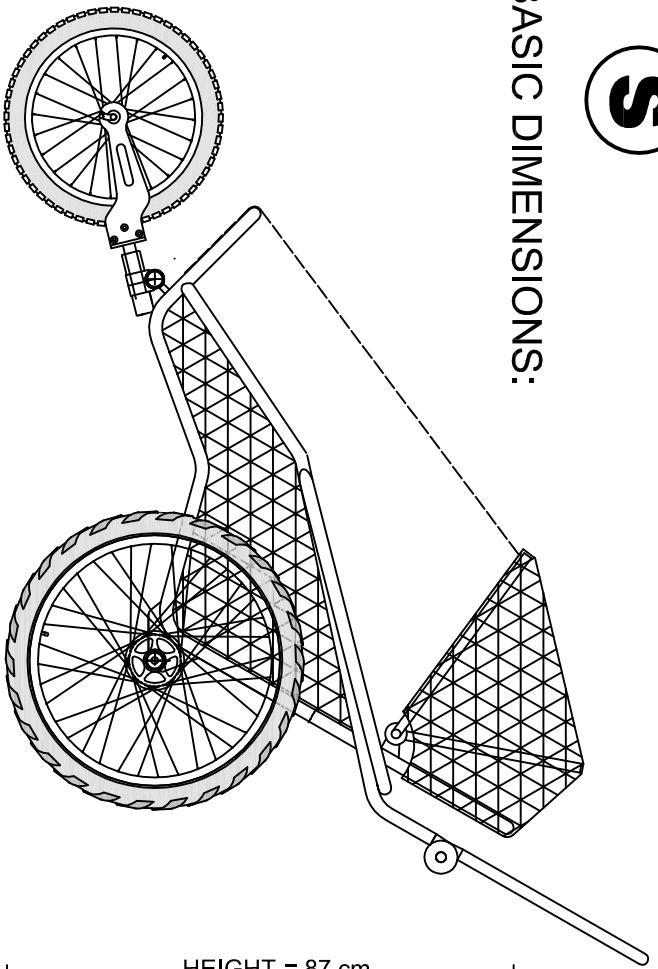

SIZE:

## BASIC DIMENSIONS:

LENGTH WITH 14" FRONT WHEEL = 149 cm

HEIGHT = 87 cm

HANDLE HEIGHT MAX - STANDARD = 108 cm  
LONG = 115 cm

18 cm

## DIMENSIONS FOR TRANSPORT:

- \*) LOWER PART OF BODY MAX LENGTH
- \*\*\*) UPPER PART OF BODY MAX LENGTH

LENGTH = 118 cm

HEIGHT = 72 cm

WIDTH MAX = 63 cm

FRAME WIDTH = 63 cm  
WHEEL TRACK MAX = 76 cm

A-A

36 cm