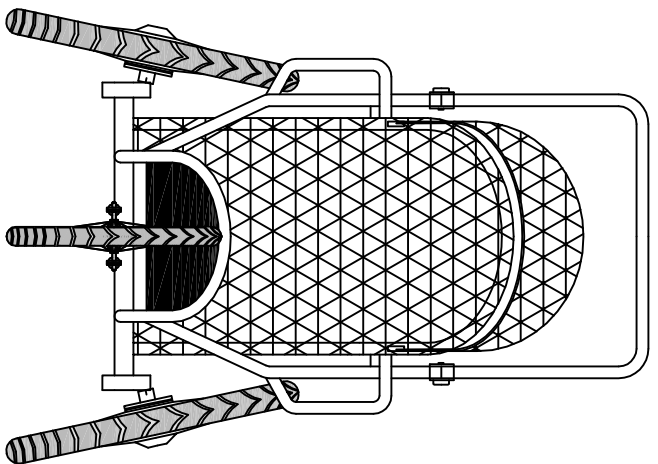

SIZE:

## BASIC DIMENSIONS:

LENGTH WITH 14" FRONT WHEEL = 149 cm

HEIGHT = 87 cm

HANDLE HEIGHT MAX - STANDARD = 108 cm  
LONG = 115 cm

18 cm

## DIMENSIONS FOR TRANSPORT:

- \*) LOWER PART OF BODY MAX LENGTH
- \*\*\*) UPPER PART OF BODY MAX LENGTH

LENGTH = 118 cm

HEIGHT = 72 cm

WIDTH MAX = 63 cm

FRAME WIDTH = 63 cm  
WHEEL TRACK MAX = 76 cm

A-A

36 cm